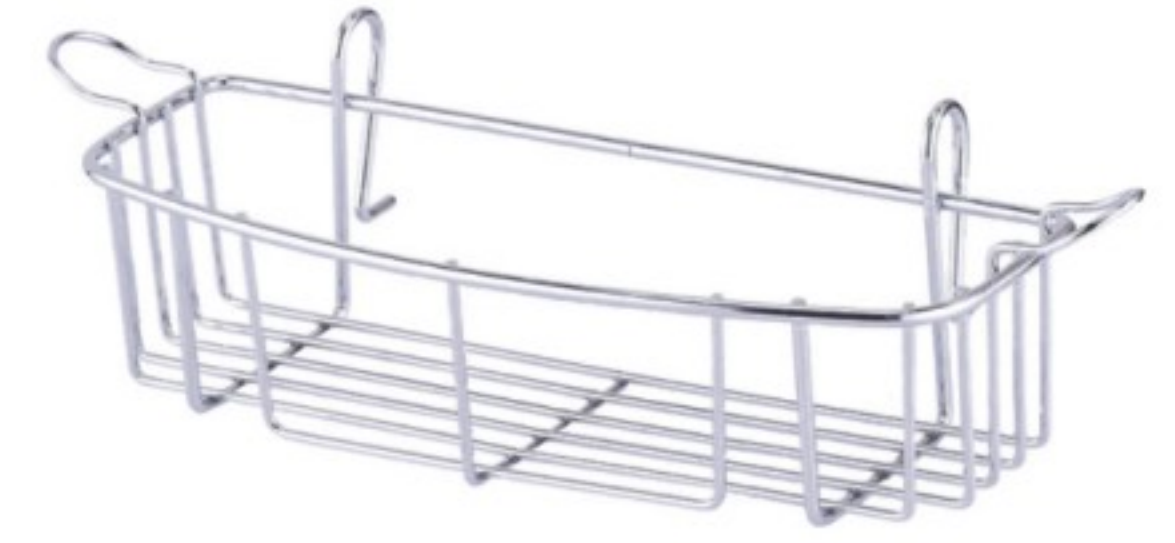

Model: CH-A058-5  
wall mounted 5 hooks

Model: CH-A058-6  
wall mounted 6 hooks

Model: CH-A060-3  
wall mounted 3 hooks

Model: CH-A060-4  
wall mounted 4 hooks

Model: CH-A060-5  
wall mounted 5 hooks

Model: CH-A024-3  
wall mounted 3 hooks

Model: CH-A024-4  
wall mounted 4 hooks

Model: CH-A024-5  
wall mounted 5 hooks

Model: CH-A024-6  
wall mounted 6 hooks

Model: CH-A089-6  
over door 6 hooks

Model: CH-A090-5  
over door 5 hooks

Model:J005  
Sink rack