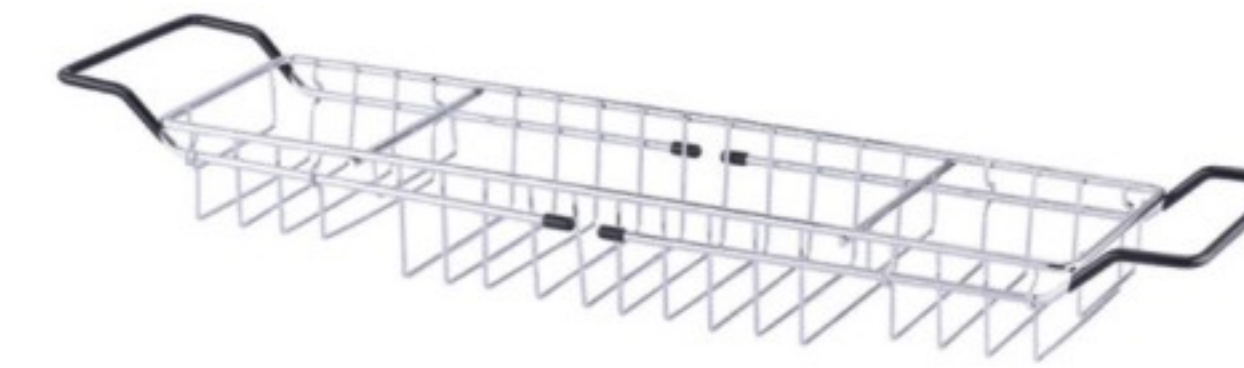

Model:J001
Sink rack