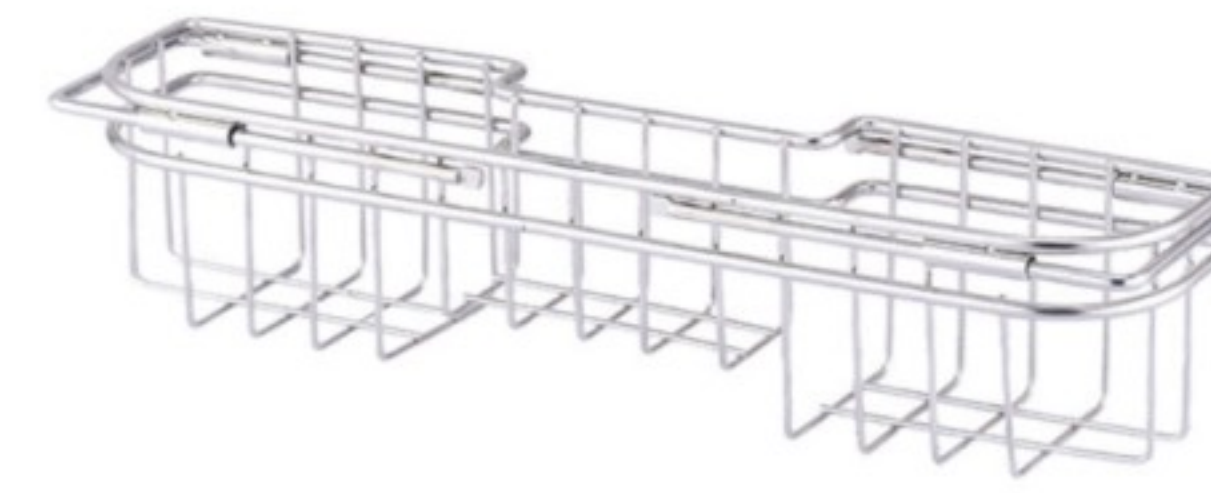

Model: CH-A024-4  
wall mounted 4 hooks

Model: CH-A024-5  
wall mounted 5 hooks

Model: CH-A024-6  
wall mounted 6 hooks

Model: CH-A089-6  
over door 6 hooks

Model: CH-A090-5  
over door 5 hooks

Model:J005  
Sink rack