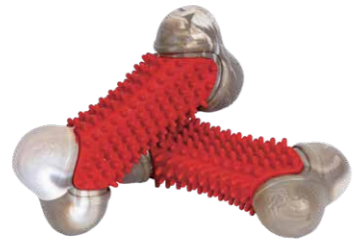

Item:066089
Material:Natural Rubber+Nylon
Weight:295g
Size:160*75*42mm