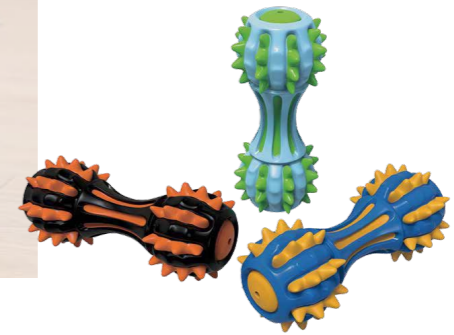

Item:066031
Material:Natural Rubber
Weight:282g
Size:74*64*175mm