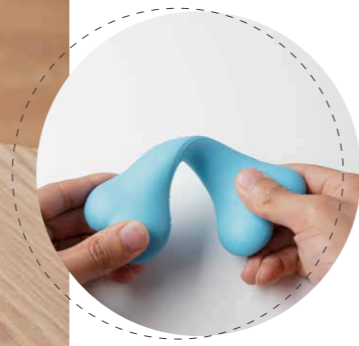

Item:066054(L/S)
Material:Natural Rubber
Weight:266 g/136g
Size:214*84*42mm/171*68*35mm